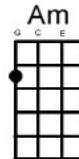

World Without Love

Peter and Gordon

Hear this song at: http://www.youtube.com/watch?v=v_IJPUKTchl

From: Richard G's Ukulele Songbook www.scorpex.net/Uke

[C] Please lock me a[E7]way and [Am] don't allow the [Am/C] day
Here in[C]side where I [Fm] hide with my [C] loneliness

I don't [Dm] care what they say

I won't [G7] stay in a world without [C] love [G#7] [G7]

[C] Birds sing out of [E7] tune

And [Am] rainclouds hide the [Am/C] moon

I'm O[C]K here I'll [Fm] stay with my [C] loneliness

I don't [Dm] care what they say

I won't [G7] stay in a world without [C] love [C7]

[Fm] So I'll wait and in a while [C] I will see my true love smile

[Fm] She may come I know not when

[Dm] When she does I'll [G#7] know so [G7] baby until

Instrumental: Verse chords

[Fm] So I'll wait and in a while [C] I will see my true love smile

[Fm] She may come I know not when

[Dm] When she does I'll [G#7] know so [G7] baby until

[C] Then lock me a[E7]way and [Am] don't allow the [Am/C] day