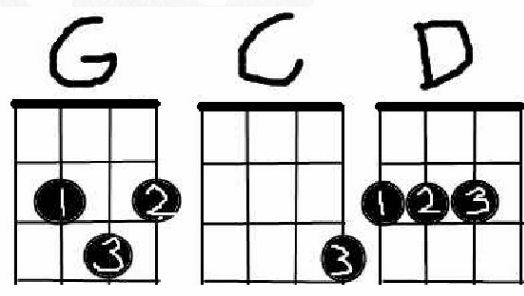

# "C" Tuning The most standard tuning for a Ukulele

G C E A

Goats Can't Eat Aluminum

Lou Reed said "One chord is fine.  
Two chords is pushing it.  
Three chords and you're into jazz."

Remember - Your "pointer" finger is #1