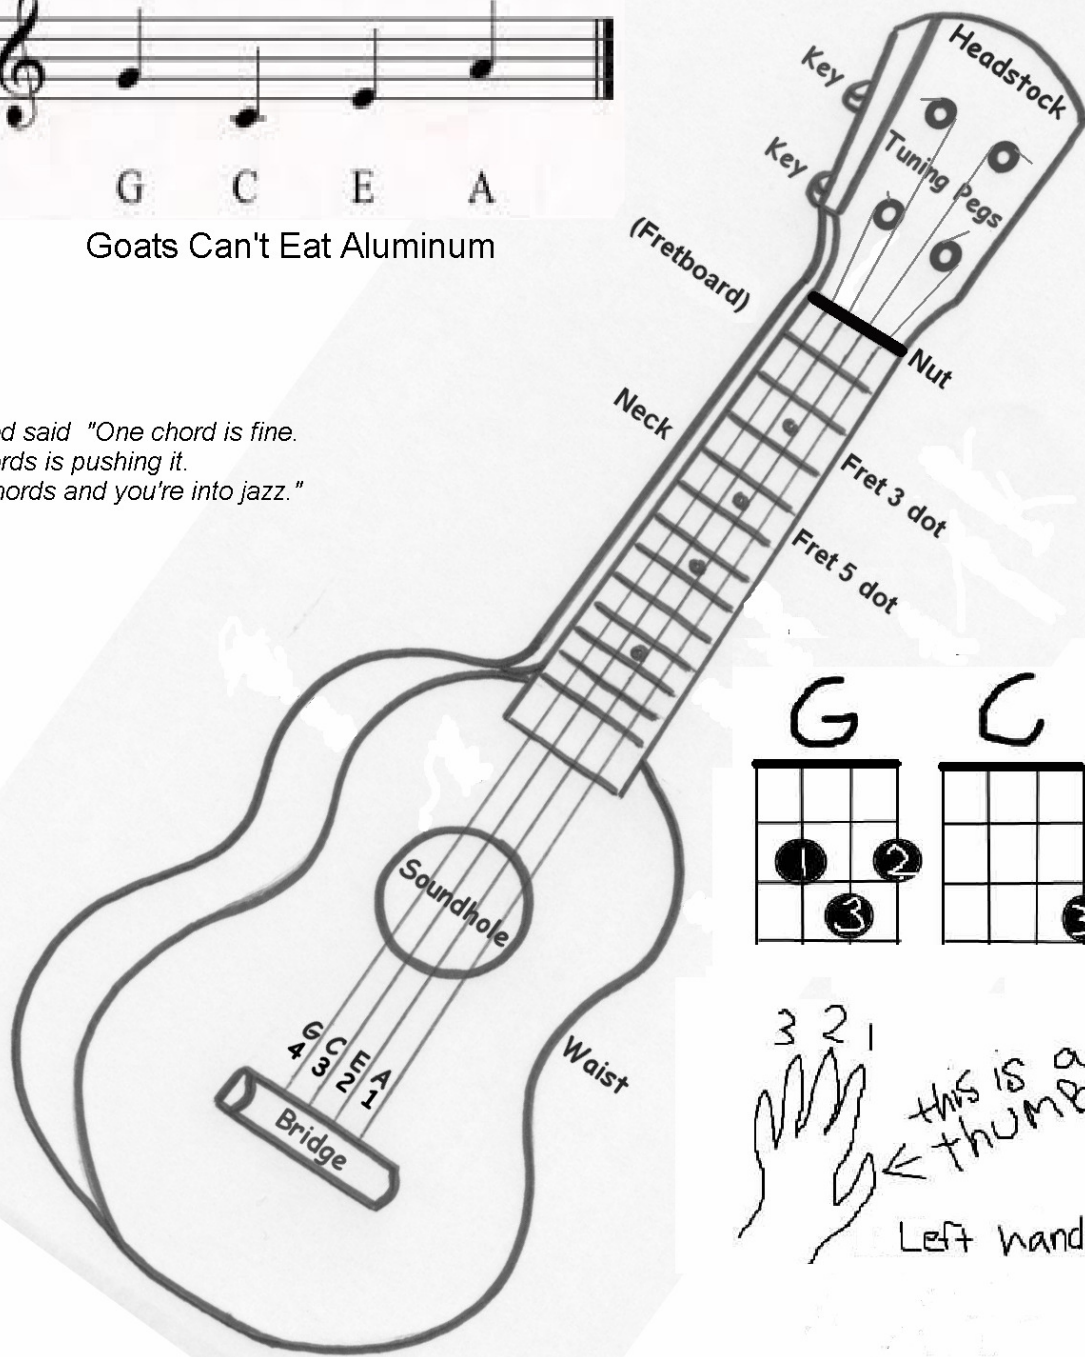

# "C" Tuning The most standard tuning for a Ukulele

G C E A

Goats Can't Eat Aluminum

Lou Reed said "One chord is fine.  
Two chords is pushing it.  
Three chords and you're into jazz."

Remember - Your "pointer" finger is #1