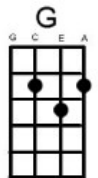

# Till There Was You Beatles

Hear this song at: <http://www.youtube.com/watch?v=Mr5gCdUXJQY> (play along with capo at 3<sup>rd</sup> fret)

From: Richard G's Ukulele Songbook [www.scorpexuke.com](http://www.scorpexuke.com)

[D] [Cdim] [Em] [A7] [D] [Cdim] [Em] [A7]

There were [D] bells on a [Cdim] hill

But I [Em] never heard them [Gm] ringing

No I [D] never [F#m] heard them [Fm] at [Em] all

[A7] Till there was [D] you [Em] [A7]

There were [D] birds in the [Cdim] sky

But I [Em] never saw them [Gm] winging

No I [D] never [F#m] saw them [Fm] at [Em] all

[A7] Till there was [D] you [D7]

Then there was [G] music [Gm] and wonderful [D] roses

They [B7] tell me in [Em] sweet fragrant [E7] meadows

Of [A7] dawn and [A+] you

There was [D] love all a [Cdim] round

But I [Em] never heard it [Gm] singing

No I [D] never [F#m] heard it [Fm] at [Em] all

[A7] Till there was [D] you [Em] [A7]