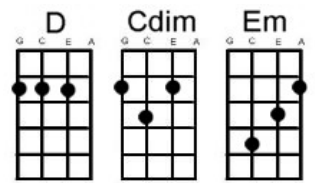

# Till There Was You Beatles

Hear this song at: <http://www.youtube.com/watch?v=Mr5gCdUXJQY> (play along with capo at 3<sup>rd</sup> fret)

From: Richard G's Ukulele Songbook [www.scorpexuke.com](http://www.scorpexuke.com)

[D] [Cdim] [Em] [A7] [D] [Cdim] [Em] [A7]

There were [D] bells on a [Cdim] hill

But I [Em] never heard them [Gm] ringing

No I [D] never [F#m] heard them [Fm] at [Em] all

[A7] Till there was [D] you [Em] [A7]

There were [D] birds in the [Cdim] sky

But I [Em] never saw them [Gm] winging

No I [D] never [F#m] saw them [Fm] at [Em] all

[A7] Till there was [D] you [D7]

Then there was [G] music [Gm] and wonderful [D] roses

But I [Em] never heard it [Gm] singing

No I [D] never [F#m] heard it [Fm] at [Em] all

[A7] Till there was [D] you

The F#m Fm Em run can be played by sliding an Em formation down the fretboard from G0C6E5A4 to G0C5E4A3 and then Em