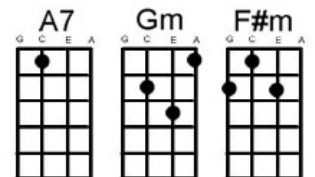

[D] [Cdim] [Em] [A7] [D] [Cdim] [Em] [A7]

There were [D] bells on a [Cdim] hill

But I [Em] never heard them [Gm] ringing

No I [D] never [F#m] heard them [Fm] at [Em] all

[A7] Till there was [D] you [Em] [A7]

There were [D] birds in the [Cdim] sky

But I [Em] never saw them [Gm] winging

No I [D] never [F#m] saw them [Fm] at [Em] all

[A7] Till there was [D] you [D7]

Then there was [G] music [Gm] and wonderful [D] roses

They [B7] tell me in [Em] sweet fragrant [E7] meadows

Of [A7] dawn and [A+] you

There was [D] love all a [Cdim] round

But I [Em] never heard it [Gm] singing

No I [D] never [F#m] heard it [Fm] at [Em] all

[A7] Till there was [D] you [Em] [A7]

But I [Em] never heard it [Gm] singing

No I [D] never [F#m] heard it [Fm] at [Em] all

[A7] Till there was [D] you

The F#m Fm Em run can be played by sliding an Em formation down the fretboard from G0C6E5A4 to G0C5E4A3 and then Em