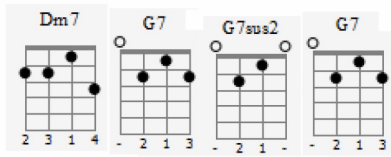

# This Is My Song

Charlie Chaplin

## VERSE 1

C C7M C Cadd9 C7M  
 Love, this is my song  
 Am Amadd9 Am' Am  
 Here is a song  
 Dm7  
 A serenade to you  
 G7 Dm  
 The world cannot be wrong  
 G7 C  
 When in this world there is you

## VERSE 2

C6 Cadd9 C7M C C6 C7M Dm  
 No mat - ter what the world may say  
 G7 Csus4 C  
 Without you there is no day  
 C C7M C Cadd9 Em  
 So love, this is my song  
 Am Amadd9 Am' Dm  
 Here is a song  
 G7sus4 C  
 A serenade to you