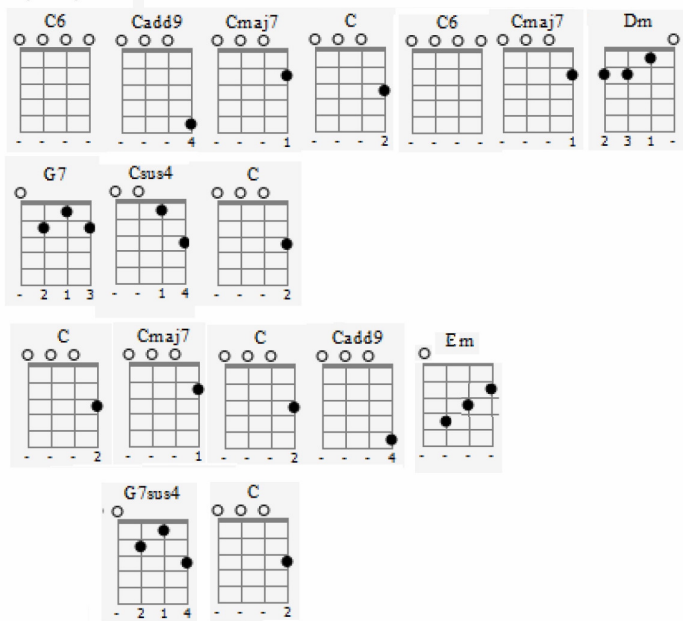

VERSE 2

C6 Cadd9 C7M C C6 C7M Dm
No mat - ter what the world may say
G7 Csus4 C
Without you there is no day
C C7M C Cadd9 Em
So love, this is my song
Am Amadd9 Am' Dm
Here is a song
G7sus4 C
A serenade to you