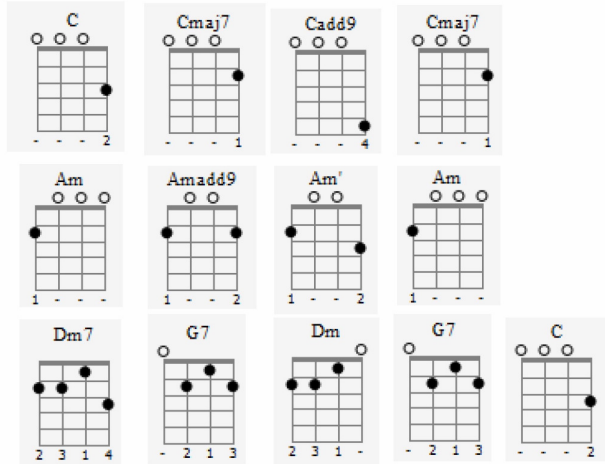

# This Is My Song

Charlie Chaplin

## VERSE 1

C C7M C Cadd9 C7M  
 Love, this is my song  
 Am Amadd9 Am' Am  
 Here is a song  
 Dm7  
 A serenade to you  
 G7 Dm  
 The world cannot be wrong  
 G7 C  
 When in this world there is you