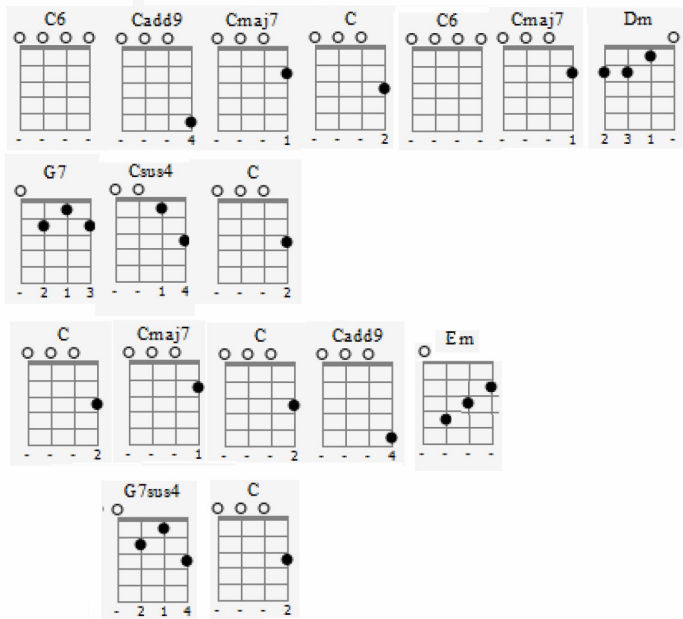

VERSE 2

C6 Cadd9 C7M C C6 C7M Dm
No mat - ter what the world may say
G7 Csus4 C
Without you there is no day
C C7M C Cadd9 Em
So love, this is my song
Am Amadd9 Am' Dm
Here is a song
G7sus4 C
A serenade to you