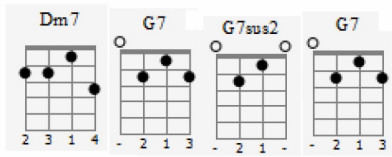

# This Is My Song

Charlie Chaplin

## VERSE 1

C C7M C Cadd9 C7M  
 Love, this is my song  
 Am Amadd9 Am' Am  
 Here is a song  
 Dm7  
 A serenade to you  
 G7 Dm  
 The world cannot be wrong  
 G7 C  
 When in this world there is you

## VERSE 2

C6 Cadd9 C7M C C6 C7M Dm  
 No mat - ter what the world may say  
 G7 Csus4 C  
 Without you there is no day  
 C C7M C Cadd9 Em  
 So love, this is my song  
 Am Amadd9 Am' Dm  
 Here is a song  
 G7sus4 C  
 A serenade to you