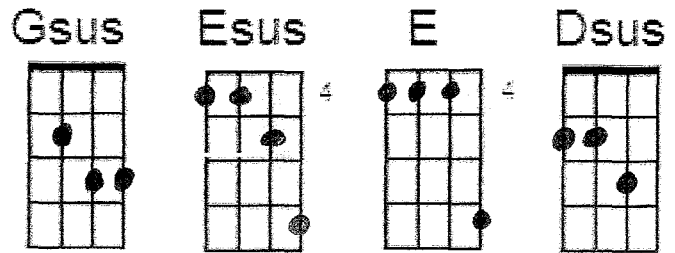

# The Greatest Discovery

Music by Elton John, Lyrics by Bernie Taupin

G Bm  
Peering out of tiny eyes, the grubby hands that grip the rail  
F C G  
Wiped the window clean of frost, as the morning air laid on the ledge  
G Bm  
A whistle awakened someone there, next door to the nursery just down the hall  
F C  
A strange new sound you never heard before, a strange new sound that makes  
G Gsus G  
boys explore  
G Bm  
Tread neat so small those little feet, amid the morning his small heart beats

F C G  
So much excitement yesterday, That must be rewarded must be displayed

C D  
Large hands lift him through the air  
Bm Esus E  
Excited eyes contain him there  
C G  
The eyes of those he loves and knows  
F Dsus D  
But what's this extra bed just here

G Bm  
His puzzled head tipped to one side, amazement swims in those bright green eyes  
F C G  
Glancing down upon this thing, That makes strange sounds, strange sounds that sing

G Bm  
In those silent happy seconds, that surround the sound of this event  
F C G  
A parent smile is made in moments, they have made for you a friend  
Am D