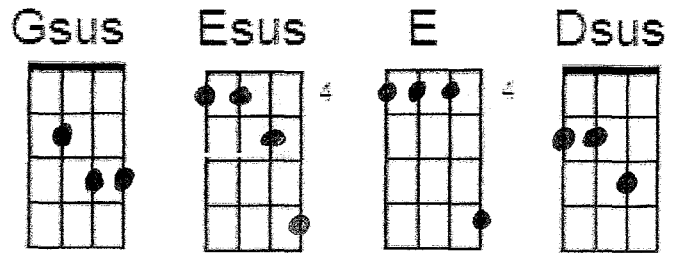

The Greatest Discovery

Music by Elton John, Lyrics by Bernie Taupin

G Bm
Peering out of tiny eyes, the grubby hands that grip the rail
F C G
Wiped the window clean of frost, as the morning air laid on the ledge
G Bm
A whistle awakened someone there, next door to the nursery just down the hall
F C
A strange new sound you never heard before, a strange new sound that makes
G Gsus G
boys explore
G Bm
Tread neat so small those little feet, amid the morning his small heart beats

F C G
So much excitement yesterday, That must be rewarded must be displayed

C D
Large hands lift him through the air
Bm Esus E
Excited eyes contain him there
C G
The eyes of those he loves and knows
F Dsus D
But what's this extra bed just here

G Bm
His puzzled head tipped to one side, amazement swims in those bright green eyes
F C G
Glancing down upon this thing, That makes strange sounds, strange sounds that sing

G Bm
In those silent happy seconds, that surround the sound of this event
F C G
A parent smile is made in moments, they have made for you a friend
Am D