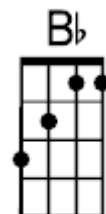

Every Day

Buddy Holly

Verse 1

[D] Everyday, [G] it's a gettin' [A7] Closer,
[D] Goin' faster [G] than a roller [A7] Coaster,
[D] Love like yours will [G] surely [A7] come my [D] way,
([G] hey, [D] hey, [A7] hey)

Verse 2

[D] Everyday, [G] it's a gettin' [A7] faster,
[D] Everyone says [G] go ahead and [A7] ask her,
[D] Love like yours will [G] surely [A7] come my [D] way,
([G] hey, [D] hey, [A7] hey)

Verse 3

[G] Everyday seems a little longer,
[C] Every way, love's a little stronger,
[F] Come what may, do you ever long for
[Bb] True love from [A] me? [A7]

Repeat Verse 1

Repeat Verse 2

Repeat Verse 3

[D] Everyday, [G] it's a gettin' [A7] Closer,
[D] Goin' faster [G] than a roller [A7] Coaster,
[D] Love like yours will [G] surely [A7] come my [D] way,
([G] hey, [D] hey, [A7] hey)
[D] Love like yours will [G] surely [A7] come my [D] way.

*Ukulele Arr.
by Tavit*