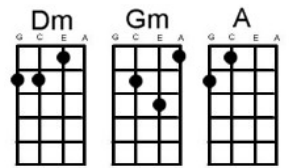

# Elenore Turtles

Hear this song at: <http://www.youtube.com/watch?v=S8-knbCtXdQ> (play along with capo at 2<sup>nd</sup> fret)

From: Richard G's Ukulele Songbook [www.scorpex.net/Uke](http://www.scorpex.net/Uke)

Intro: [Dm] [Dm]

[Dm] You got a thing about you

[Gm] I just can't live without you

[A] I really want you Elenore [Dm] near me [Bb] [A7]

[Dm] Your looks intoxicate me

[Gm] Even though your folks hate me

[A] There's no one like you Elenore [Dm] really [A] [Bb] [A] [A7]

[D] Elenore gee I think you're [F#m] swell

And you really do me [G] well

You're my [D] pride and joy et[A]cetera

[Em] Elenore [G+] can I take the [G] time

To ask you to speak your [A] mind

Tell me that you love me [D] better [D] [Bb] [A] [A7]

[Dm] I really think you're groovy [Gm] Let's go out to a movie

[A] What do you say now Elenore [Dm] can we [Bb] [A7]

[Dm] They'll turn the lights way down low

[Gm] Maybe we won't watch the show

[A] I think I love you Elenore [Dm] love me [A] [Bb] [A] [A7]