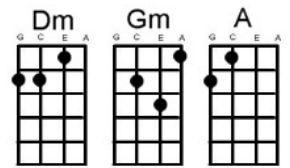

# Elenore Turtles

Hear this song at: <http://www.youtube.com/watch?v=S8-knbCtXdQ> (play along with capo at 2<sup>nd</sup> fret)

From: Richard G's Ukulele Songbook [www.scorpex.net/Uke](http://www.scorpex.net/Uke)

Intro: [Dm] [Dm]

[Dm] You got a thing about you

[Gm] I just can't live without you

[A] I really want you Elenore [Dm] near me [Bb] [A7]

[Dm] Your looks intoxicate me

[Gm] Even though your folks hate me

[A] There's no one like you Elenore [Dm] really [A] [Bb] [A] [A7]

[D] Elenore gee I think you're [F#m] swell

And you really do me [G] well

You're my [D] pride and joy et[A]cetera

[Em] Elenore [G+] can I take the [G] time

To ask you to speak your [A] mind

Tell me that you love me [D] better [D] [Bb] [A] [A7]

[Dm] I really think you're groovy [Gm] Let's go out to a movie

[A] What do you say now Elenore [Dm] can we [Bb] [A7]

[Dm] They'll turn the lights way down low

[Gm] Maybe we won't watch the show

[A] I think I love you Elenore [Dm] love me [A] [Bb] [A] [A7]